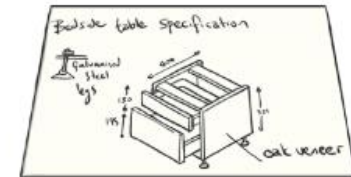

waterproof

stronger

hinge

join

tape

criteria

evaluate

specification