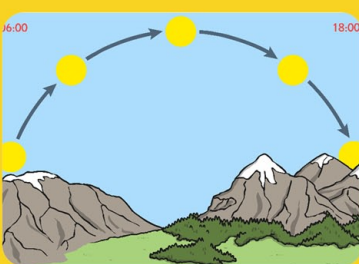

autumn

winter

weather vane

rainfall

temperature

rain gauge

wind direction

day length

night

day

observe

thermometer

measure

record